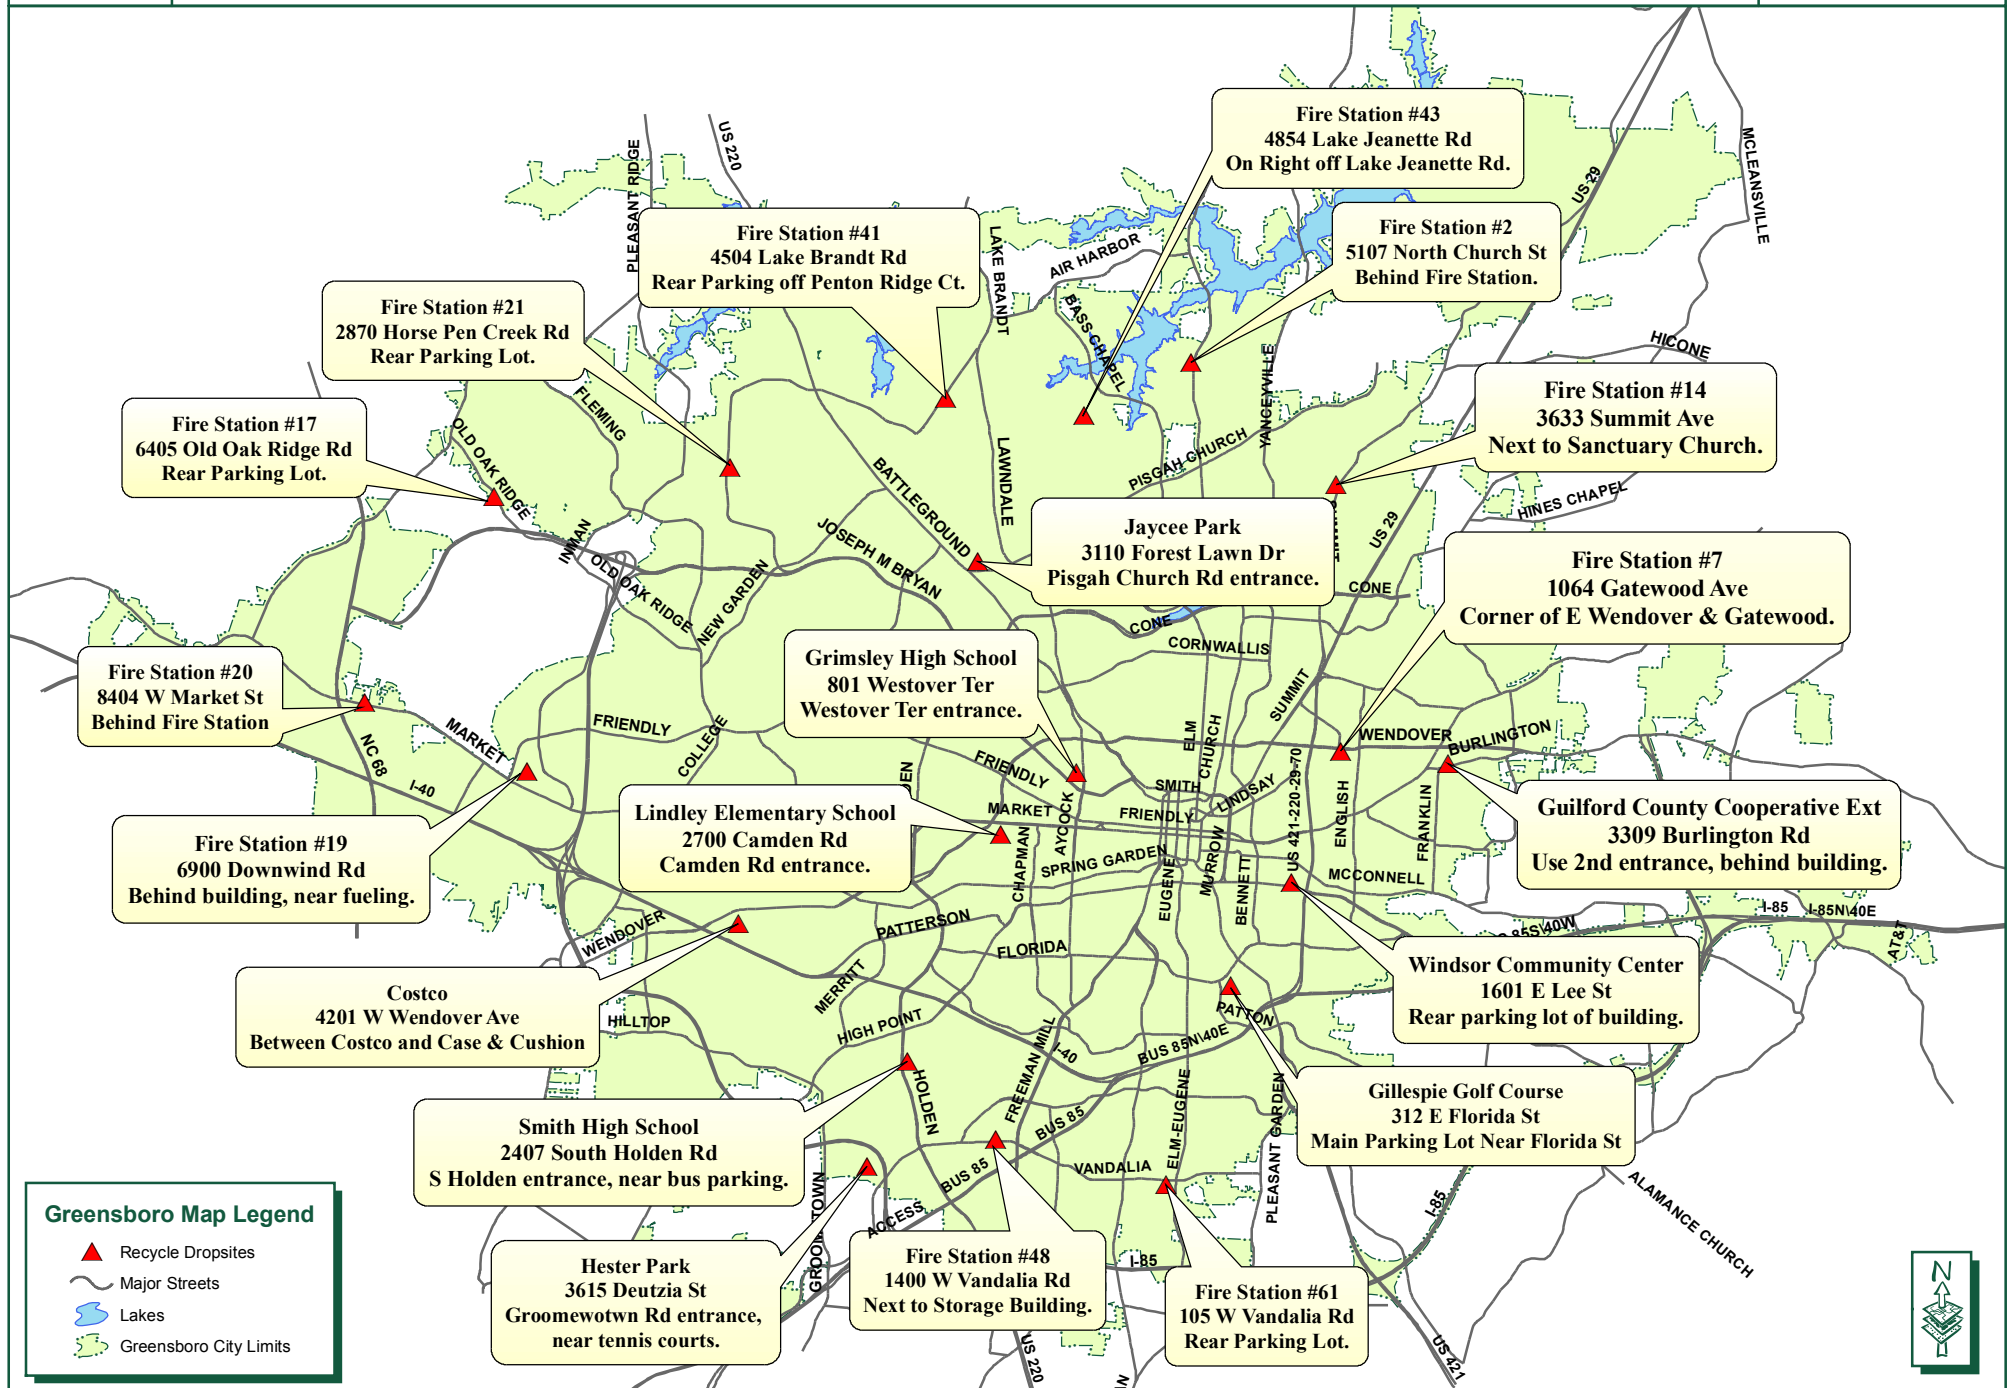

# Greensboro Recycling Drop Off Sites

## Greensboro Map Legend

- Recycle Dropsites
- Major Streets
- Lakes
- Greensboro City Limits