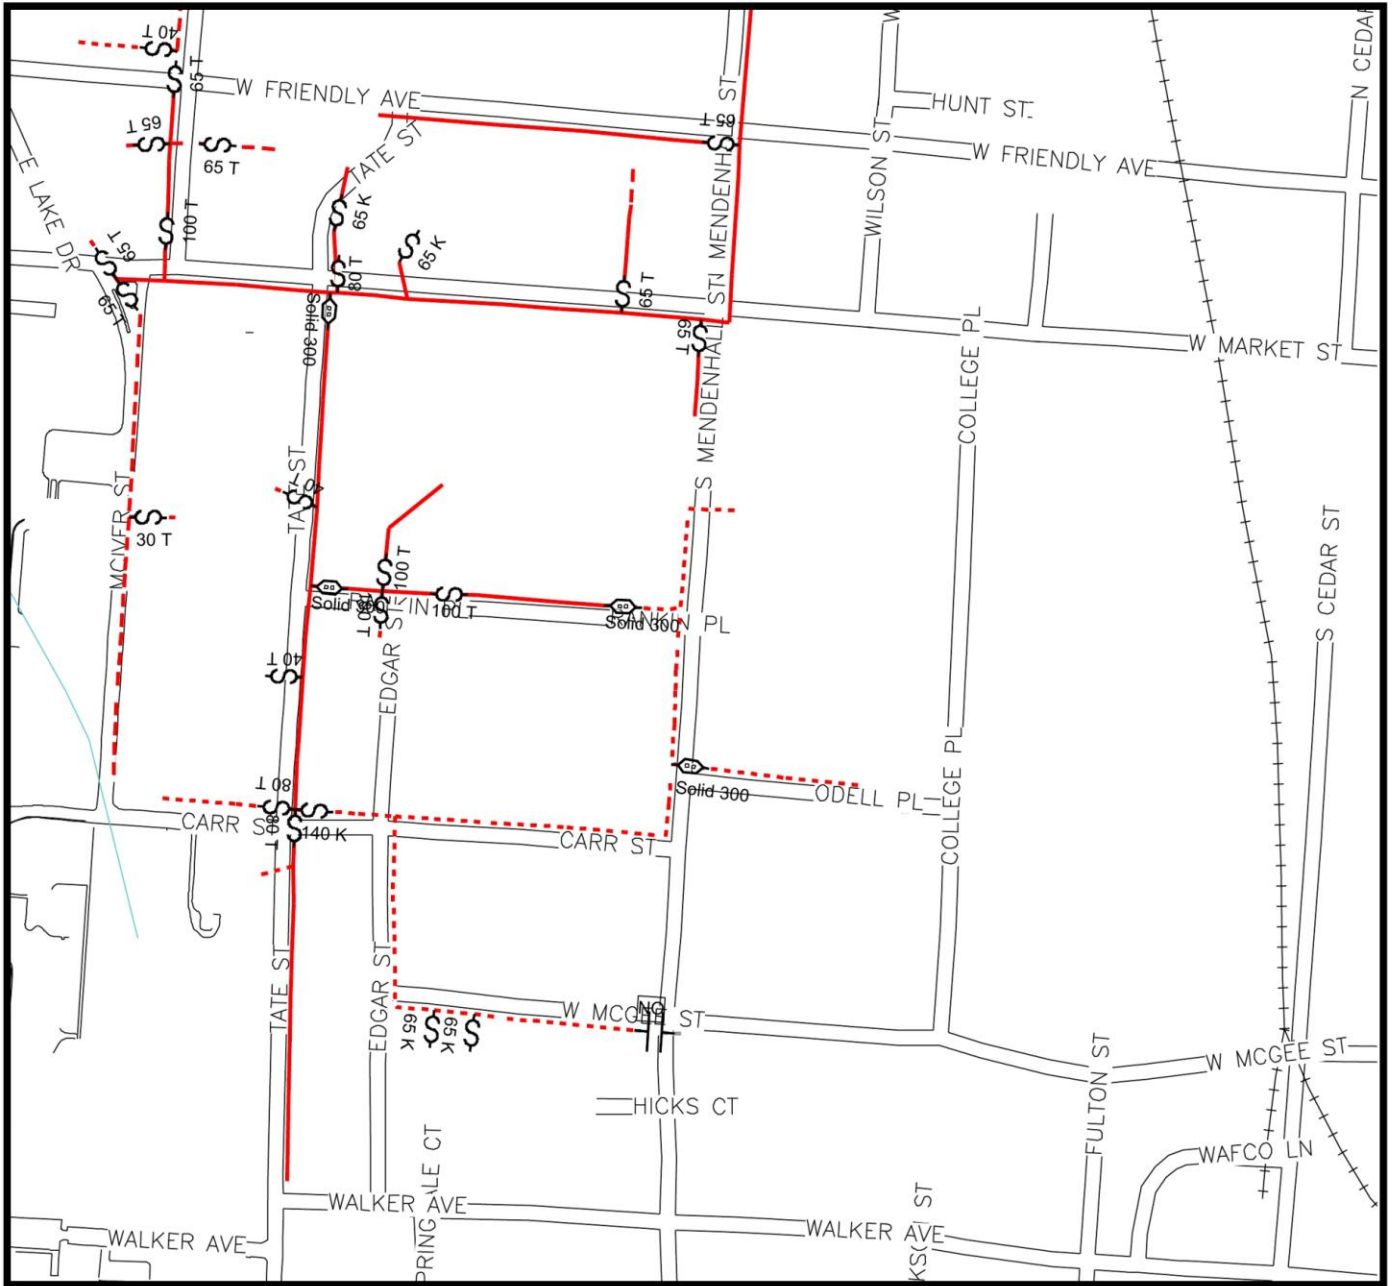

One Line Circuit Maps - Custom

Greensboro Main 0409

Duke Energy

Circuit 09010409

DISCLAIMER - This document was prepared for internal Duke Energy purposes only and was not prepared by a land surveyor. All facility, cable and equipment locations are approximate; and this information may not be accurate or complete. It should not be used for any survey, engineering, or legal purposes.

Greensboro Main 0409

Created by: Combs, Jason	Date: 08/19/2013